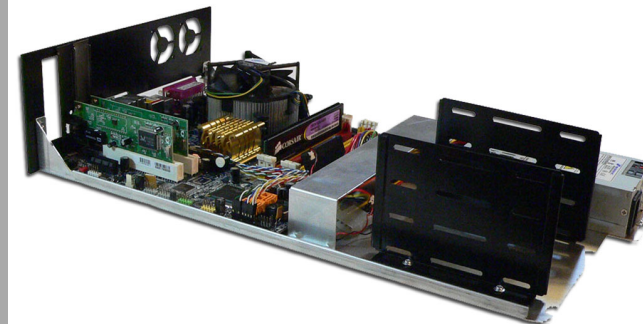

BLADE DATASHEET

- **MODEL NAME:** BL NAS
- **FORM FACTOR:** dual slot 6 Units
- **SIZE:** 108mm Width x 265mm Height x 490mm Depth
- **WEIGHT:** 2.32Kg
- **POWER CONSUMPTION:** minimum 75W - maximum depends on hardware configuration
- **POWER SUPPLY:** 1 x PSU 270W - 220V plug
- **COOLING:** active from Case's fan backplate and fan on motherboard
- **SHIPPING SIZE:** 300mm Width x 380mm Height x 600mm Depth
- **SHIPPING WEIGHT:** 2.82 Kg
- **SHIPPING BOX:** carton
- **ENVIRONMENT:** Operating temperature: 0°C to 60°C - Non operating Temperature -40°C to 80°C - Non operating Relative Humidity 90% @35°C non condensing

MOTHER BOARD DATASHEET for BLADE MODEL BL NAS

- MODEL: MA78GM-US2H
- FORM FACTOR: MicroATX
- SOCKET: AM3
- FSB: 2000/1600/1333 MHz
- CHIPSET: AMD 785G/SB710
- MEMORY: max 4x4GB DDR2
- CONTROLLERS: 4xSATA 3.0 GB/S
- RAID: (check compatibility with your OS)
- ETHERNET: 1xGIGALAN
- I/O: 2xUSB - 1xRS232
- VIDEO: 1xVGA - 1xDVI -1xHDMI
- EXPANSION SLOTS: 1xPCIe 16X - 1xPCIe 1X - 2xPCI